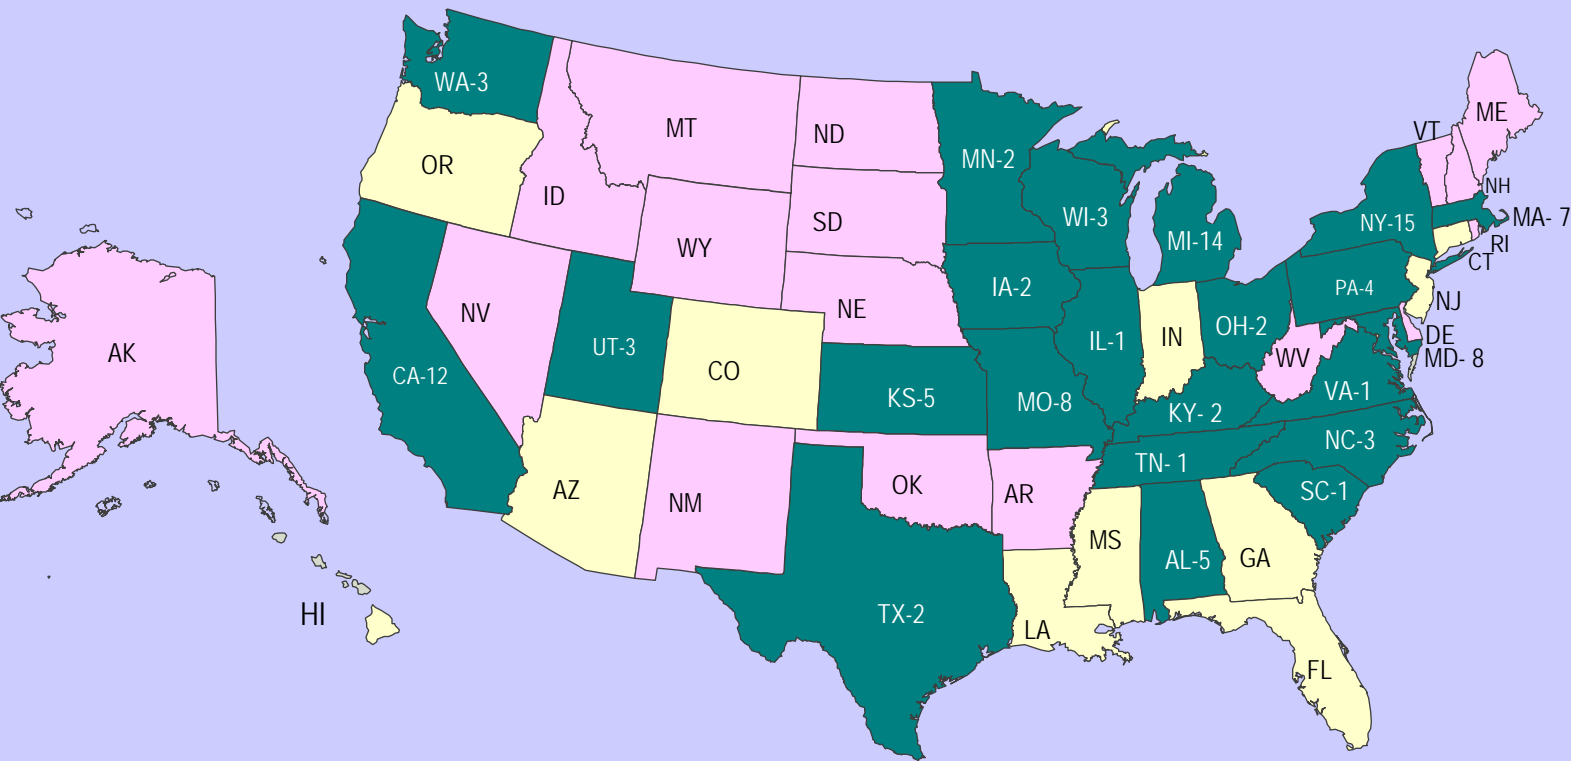

104 Hartford Doctoral Fellows

From 22 States and 36 Universities

Top Universities for HDF

- Michigan (13)
- Maryland (8)
- Columbia (7)
- UC Los Angeles (6)
- Washington (MO) (6)
- Alabama (5)
- Boston College (5)
- Kansas (5)
- UC Berkeley (4)

NOTE: Pink indicates states without doctoral programs

24 Hartford Doctoral Fellows have become Hartford Faculty Scholars